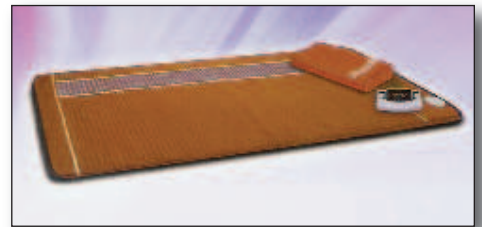

How hot do they get?

Unlike an electric blanket, these pads do not get hot when turned on. However, when you lie down on it, it warms the inside of your body and the part of the pad making contact with your skin gets warm. When any part of the pad gets higher than the selected temperature, the sheet current is cut off by thermal sensors distributed throughout the pad. It comes with an external control box where the AC is converted to DC and you can also adjust the desired temperature.

The Bio-Mat comes in several different styles and sizes:

The Professional Bio-Mat provides customers and patients with the ultimate in far infrared therapy. It is ideal for acupuncture, chiropractic services, dental offices, fitness, massage services, medi-spas, pain clinics, physical therapy, post-surgical recovery and waiting rooms.

Ask about our $100 discount for professionals

The Bio-Mat Mini is light and portable for easy mobility and all around use. Includes a travel bag and 100% cotton washable padded cover. This is the perfect take-along for trips, to keep at the office or to share with a friend or family member who would benefit from using this therapeutic device and it is great to use in chairs. It is also the perfect size for children. Many of our customers have also purchased the Mini-Mat for their beloved pet. The Amethyst Bio-Mat Mini ships with a single control panel, travel bag and 100%

cotton quilted cover. Bio-Mat Mini is easy to take to your work area. Great for computer chairs, work spaces, meditation rooms, and lounge chairs. It gives you an instant energy boost and helps increase mental clarity, and creativity. It helps to restore your body's electrical energy, especially after a hard day's work. The Bio-Mat will also help to compliment other therapies such as Ionic foot cleanse and saunas.

King/Queen/Single Bio-Mat - These Bio-Mats lie on top of your home mattress. They allow your entire body to benefit from the far infrared and negative ion therapy. Larger sizes can be used by more than one person at a time. Simply lay it on your bed, plug it in, and prepare to relax and rejuvenate.